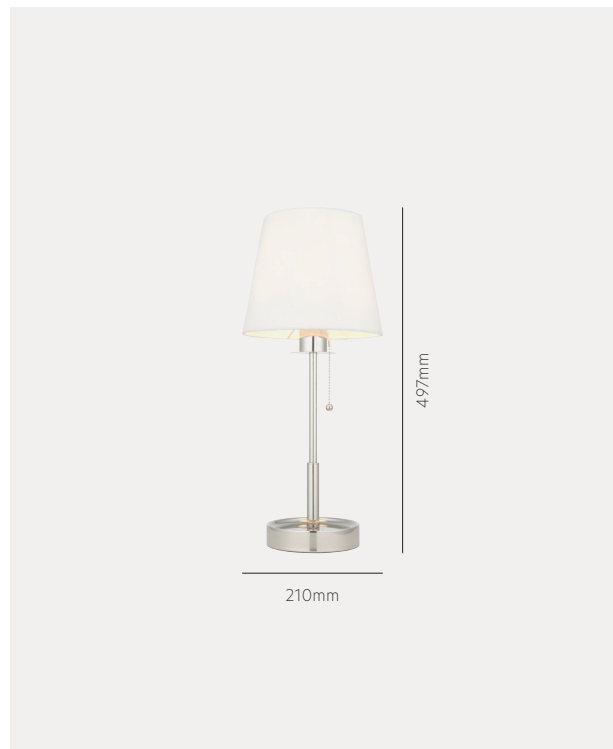

Fixing:

It is the buyer's responsibility to ensure that suitable fixings are used.